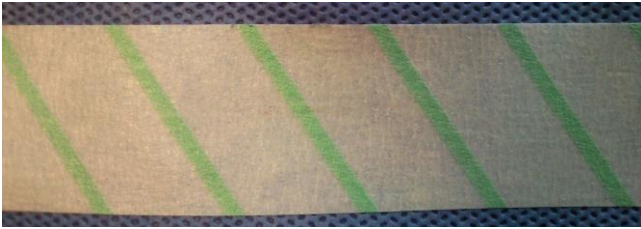

Steriking ITSG-indicator Tapes' Reference Colors

Starting color of unexposed indicator of ITSG-tape:

End colors of correctly exposed indicator of ITSG-tape:

PLEASE NOTE:

The Steriking ITSG indicator tapes' color change may vary due to differences in processing parameters. The indicators should not be exposed to direct light prior to use.