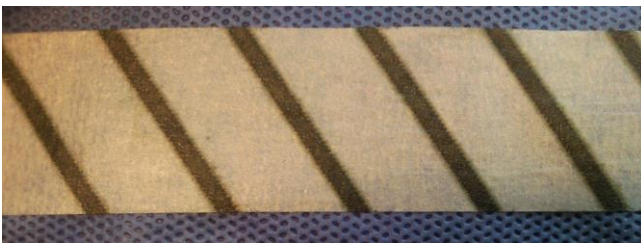

Steriking ITSG-indicator Tapes' Reference Colors

Starting color of unexposed indicator of ITSG-tape:

End colors of correctly exposed indicator of ITSG-tape:

PLEASE NOTE:

The Steriking ITSG indicator tapes' color change may vary due to differences in processing parameters. The indicators should not be exposed to direct light prior to use.