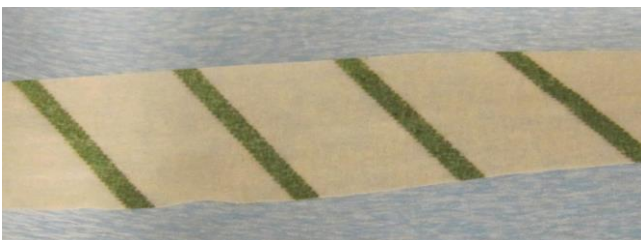

Steriking ITSG-indicator Tapes' Reference Colors

Starting color of unexposed indicator of ITSG-tape:

End colors of correctly exposed indicator of ITSG-tape:

PLEASE NOTE:

The Steriking ITSG indicator tapes' color change may vary due to differences in processing parameters. The indicators should not be exposed to direct light prior to use.