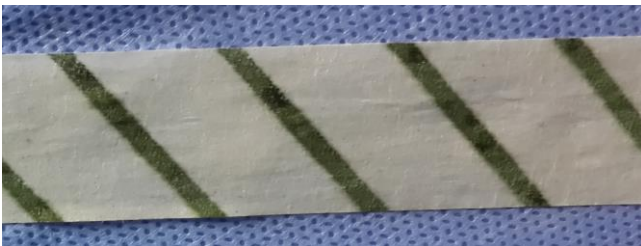

Steriking ITSG-indicator Tapes' Reference Colors

Starting color of unexposed indicator of ITSG-tape:

End colors of correctly exposed indicator of ITSG-tape:

PLEASE NOTE:

The Steriking ITSG indicator tapes' color change may vary due to differences in processing parameters. The indicators should not be exposed to direct light prior to use.